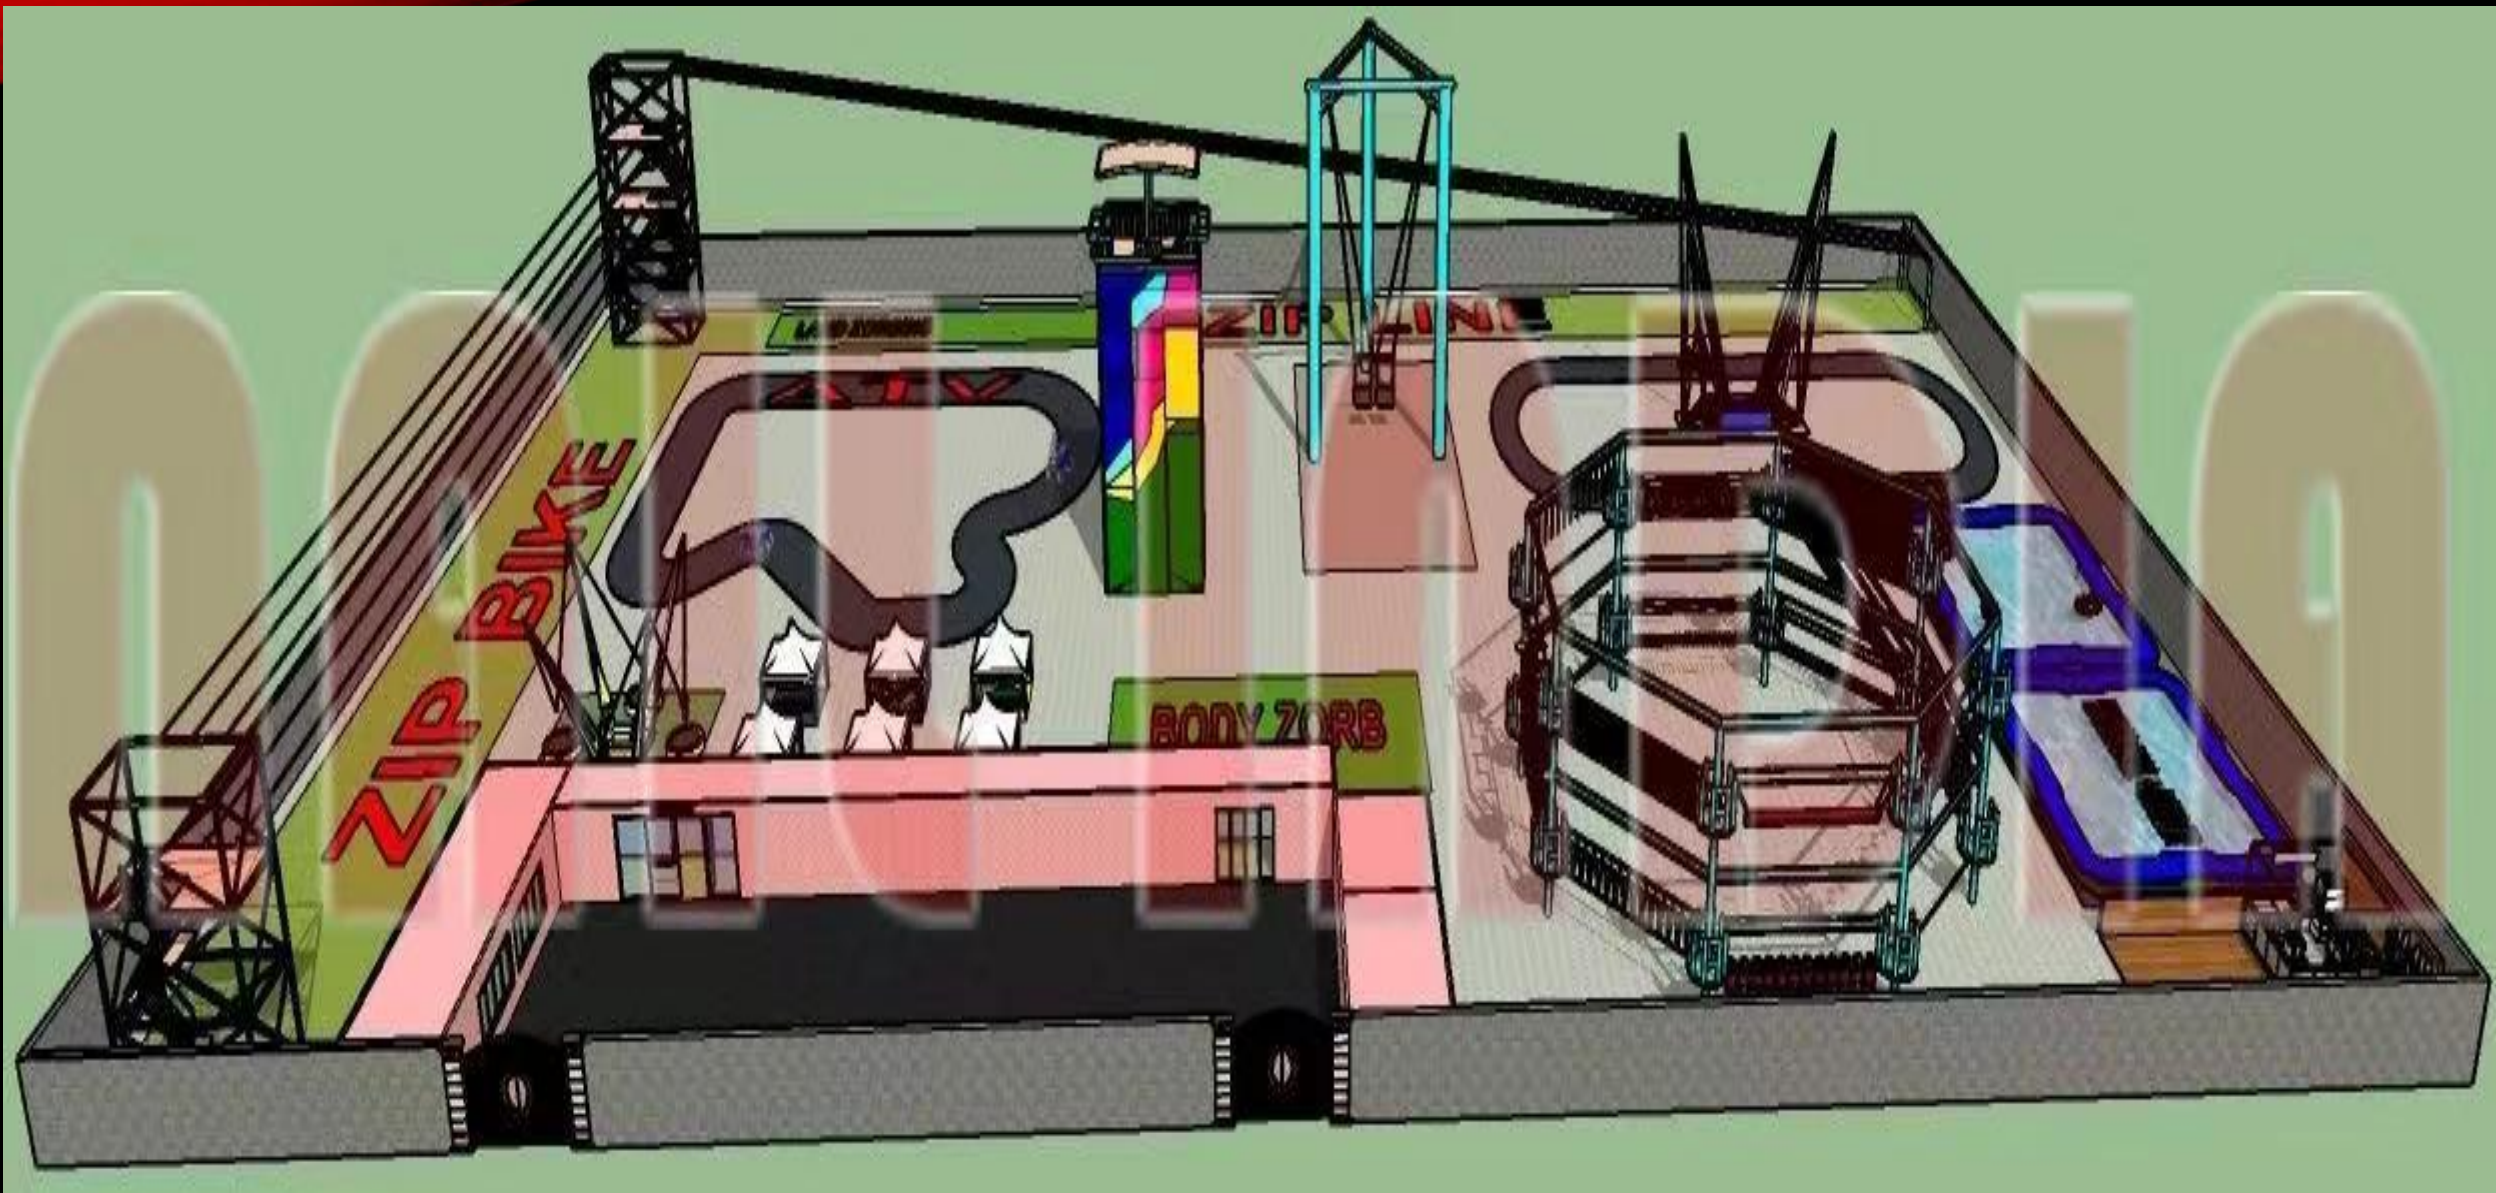

3D VIEW 15000FT RPROJECT

3D VIEW OF ONE DESIGN

3D VIEW OF GARDEN DESIGN

3D VIEW OF GARDEN DESIGN

3D VIEW OF GARDEN DESIGN

3D VIEW OF GARDEN DESIGN

3D VIEW OF INDOOR DESIGN

3D VIEW OF INDOOR DESIGN

3D VIEW OF INDOOR DESIGN

VIBHUTI
ENTERTAINMENTS

3D VIEW OUTDOOR ITEMWISE VIEW

3d VIEW OUTDOOR ITEMWISE VIEW

3D VIEW OUTDOOR ITEMWISE VIEW

PARTY HALL

Thank you

Mr. Manjeet Chavan
Vibhuti Entertainments
Nagpur.
0091-9923466460