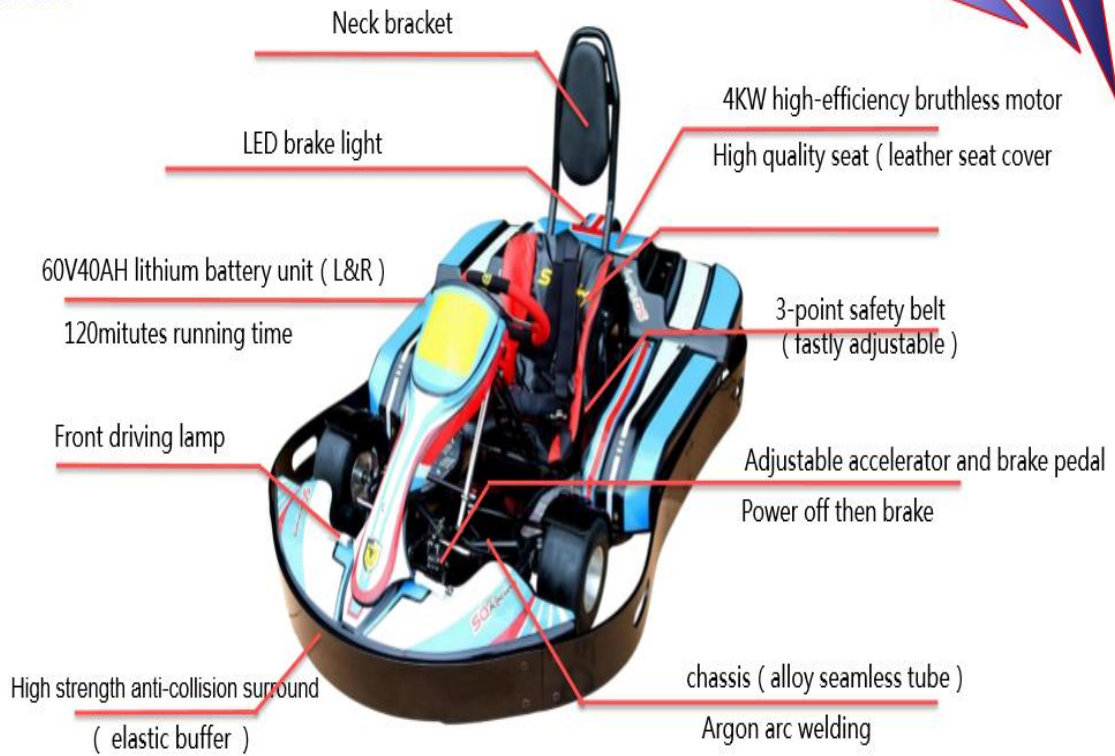

KARTING

Racing kart

2019-2020 NEWEST LITHIUM E-KARTING

safety	professionalism	specification	Price and optional
strong elastic buffer	Adjustable accelerator and brake pedal	motor speed 4KW brushless motor	Standard 4KW motor
Neck fender	.Alloy steel seamless steel tube	low 40km/h, H-70km/h	Remote slow down and power off
Fully covered surrounding	. Aviation aluminum was made spare parts by CNC	brake hydraulic	OEM decal sticker
3-point adjustable safety belt	.Argon arc welding	start electric start	Battery unit
Engine cover	Front and rear light	battery 60V40AH lithium battery	
Built-in anti scalding of exhaust pipe	Fast replacable battery	Charging 5h	
Mud shield	Transmission ratio OEM	transmission chain drive(428)	
	Decal sticker OEM	Transmission ratio 1: 1	
	Steering torque adjustable	wheelbase international 1040mm	
		shaft φ30	
		Kart size 1900*1380*650mm	
		N.W. 135KG	
		Steering shaft M10