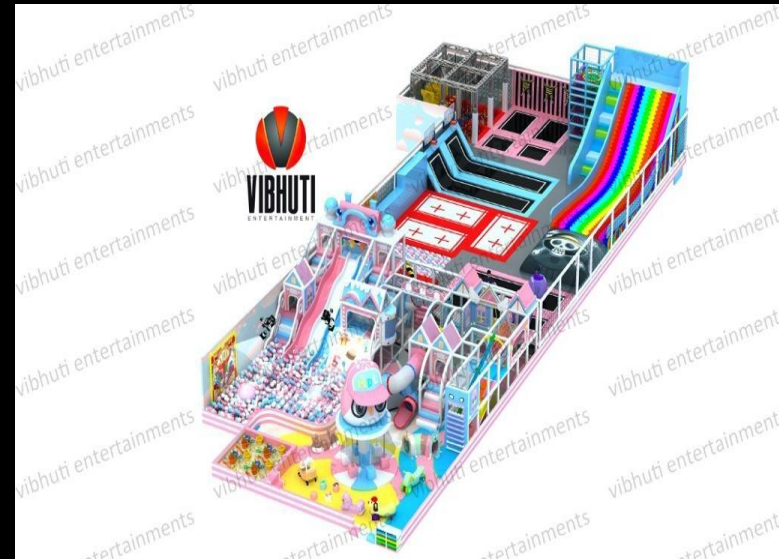

LATEST TODDLER AREA ITEMS

There are many new attractions that can be a part of the toddler area, some are specified below:

NEWEST INFLATABLES & BOUNCEY & POOL

NEWEST SOFT PLAY ZONE 3D VIEW

NEWEST SOFT PLAY ZONE 3D VIEW

NEWEST SOFT PLAY ZONE 3D VIEW

TRAMPOLINE PARK

Trampoline Park

NINJA

KIDS SCHOOL

MASSAGE CHAIR

			
SGA-1008E	SGA-1008S	SGA-1008T	SGA-1008Q-1
			
SGA-1008Q-2	SGA-1008C	SGA-1008M	SGA-1008T
			
SGA-1008T	SGA-1008G	SGA-1008G	SGA-1008A
			
SGA-1008A	SGA-1008C	SGA-1008M	SGA-1008E
			
SGA-1008M	SGA-1008H	SGA-1008Q-3	SGA-1008P