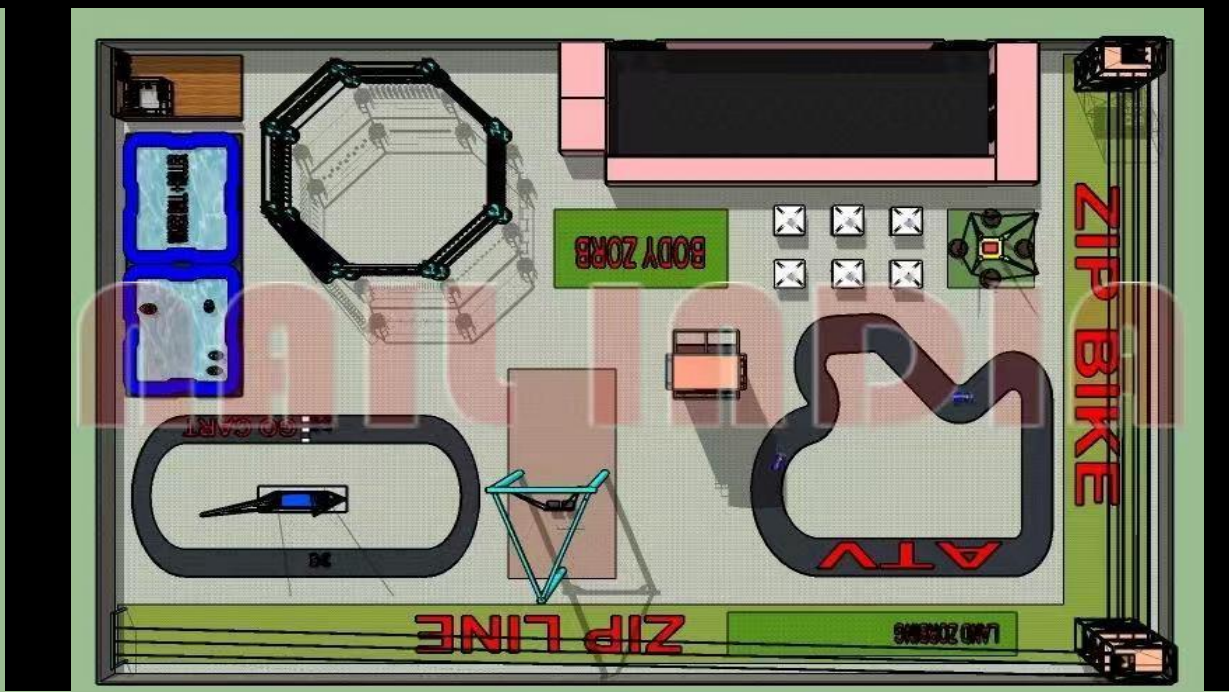

LATEST TODDLER AREA ITEMS

There are many new attractions that can be a part of the toddler area, some are specified below:

NEWEST INFLATABLES & BOUNCEY & POOL

NEWEST SOFT PLAY ZONE 3D VIEW

NEWEST SOFT PLAY ZONE 3D VIEW

3D VIEW 15000FT RPROJECT

3D VIEW OF ONE DESIGN

3D VIEW OF GARDEN DESIGN

3D VIEW OF GARDEN DESIGN

3D VIEW OF GARDEN DESIGN

3D VIEW OF GARDEN DESIGN

3D VIEW OF INDOOR DESIGN

3D VIEW OF INDOOR DESIGN

3D VIEW OF INDOOR DESIGN

VIBHUTI
ENTERTAINMENTS

3D VIEW OUTDOOR ITEMWISE VIEW

3d VIEW OUTDOOR ITEMWISE VIEW

3D VIEW OUTDOOR ITEMWISE VIEW

PARTY HALL

Thank you

Mr. Manjeet Chavan
Vibhuti Entertainments
Nagpur.
0091-9923466460