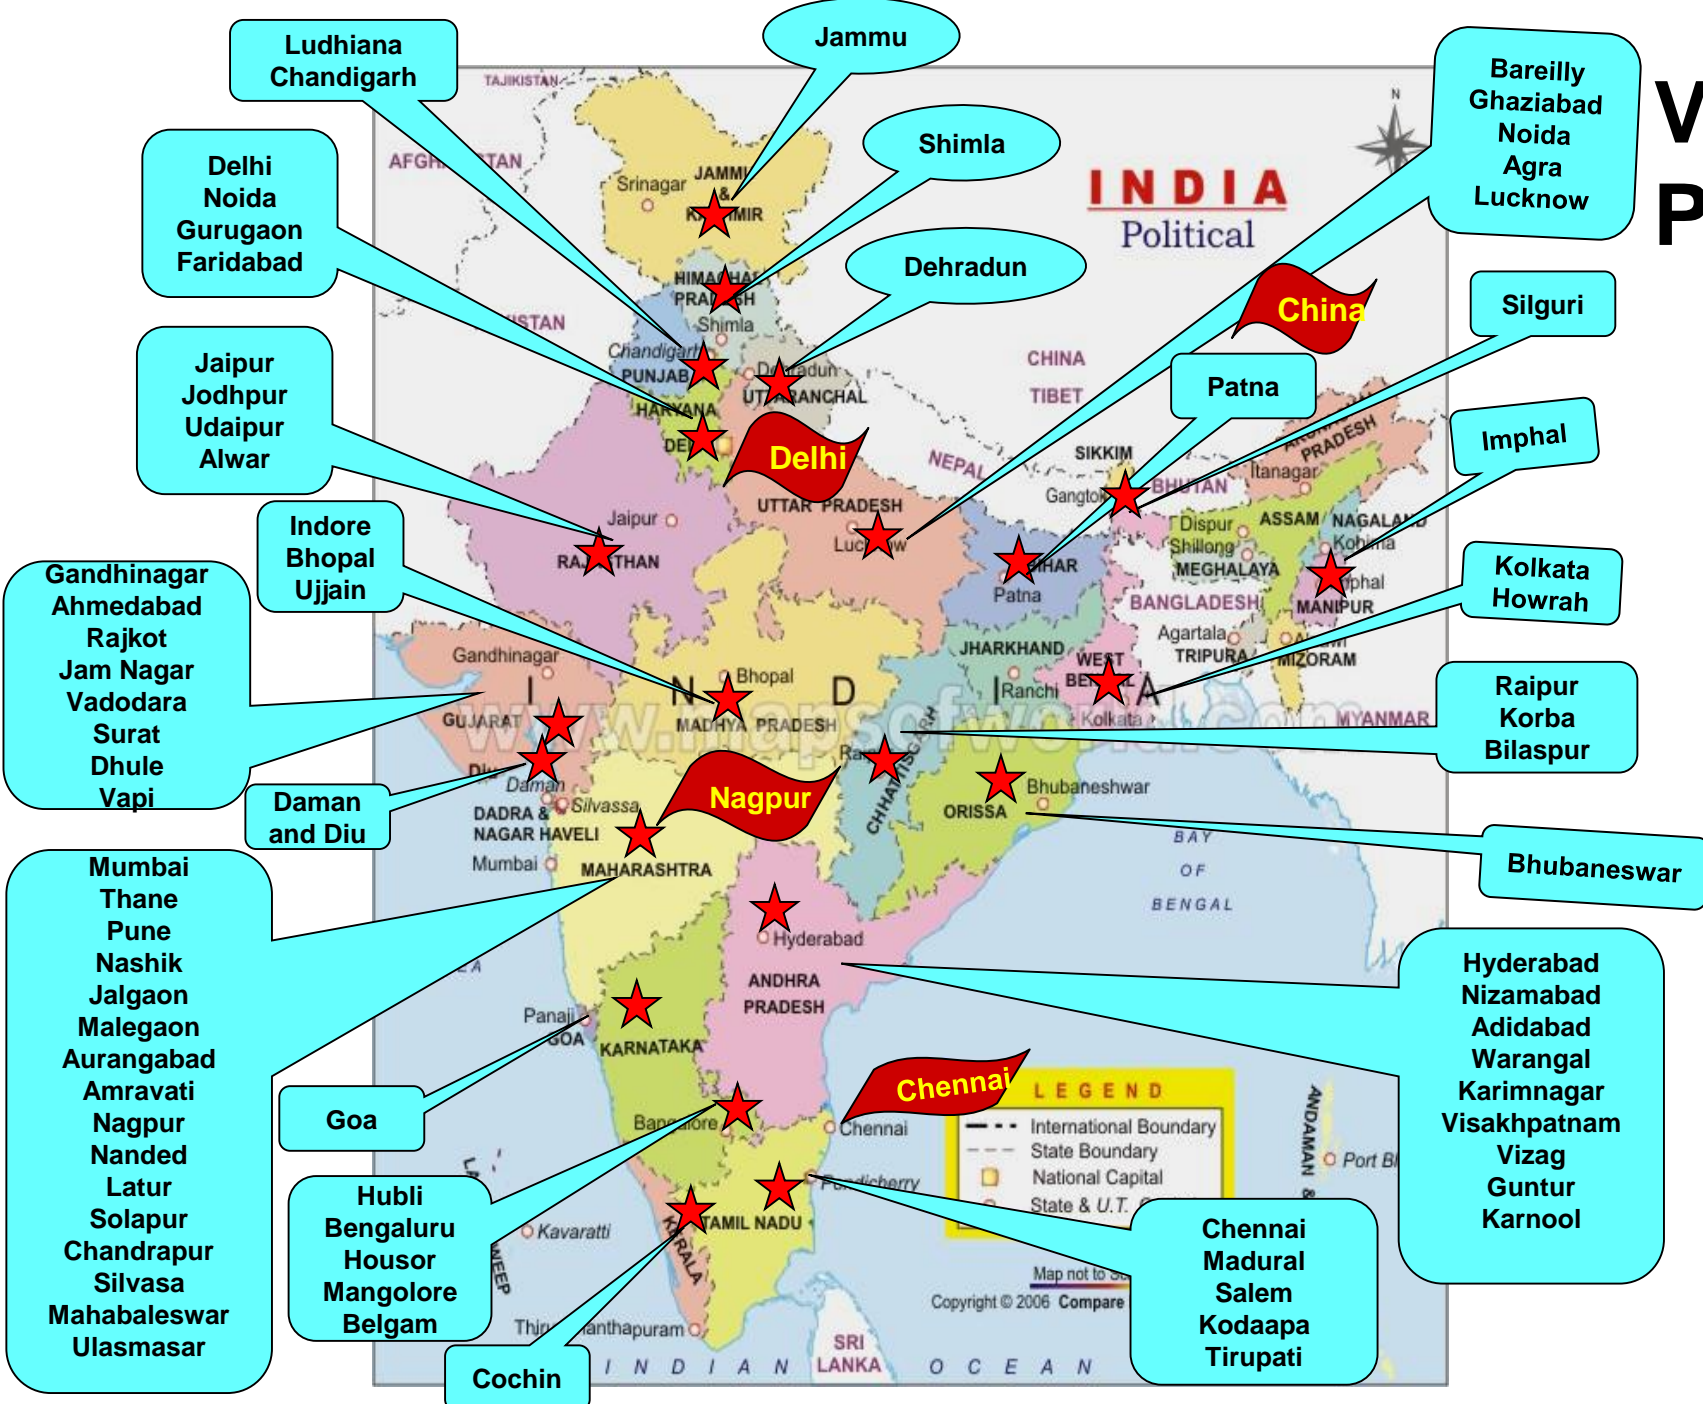

VIBHUTI
ENTERTAINMENT

Reimagine Passion

Leading Importer of Amusement Equipments

INDIA | CHINA | TURKEY

VIBHUTI OFFICE

VIBHUTI ORGANIZATION STRUCTURE

VIBHUTI MARKET PRESENCE

LEGEND

Total States = 29 Nos.

Covered States = 22 Nos.

Office & Branches = 4 Nos.

Locations where we have set up Entertainment zones:

- Ginger Mall, Nagpur
- Kumar Pacific Mall Pune
- Prozone mall Aurangabad
- Magneto Mall Raipur
- City Center Korba
- C21 Indore
- Brookefield mall Coimbatore
- VGP Snow world VR games and 5D cinema Chennai
- Xplore Surat
- Reboucy Surat
- GameX Aurangabad
- Abiemce Mall New Delhi
- The Mall of India New Delhi

- Nagpur Local
 - 1) Children's Traffic park
 - 2) Sakkardara Lake Garden
 - 3) Dayanand Park
- Kolhapur – Kagal Park
- Belgaum – Killa Lake
- Hubli – Indira Glass house
- Gulbarga – Outdoor park
- Ginger Mall, Nagpur
- Empress Mall, Nagpur