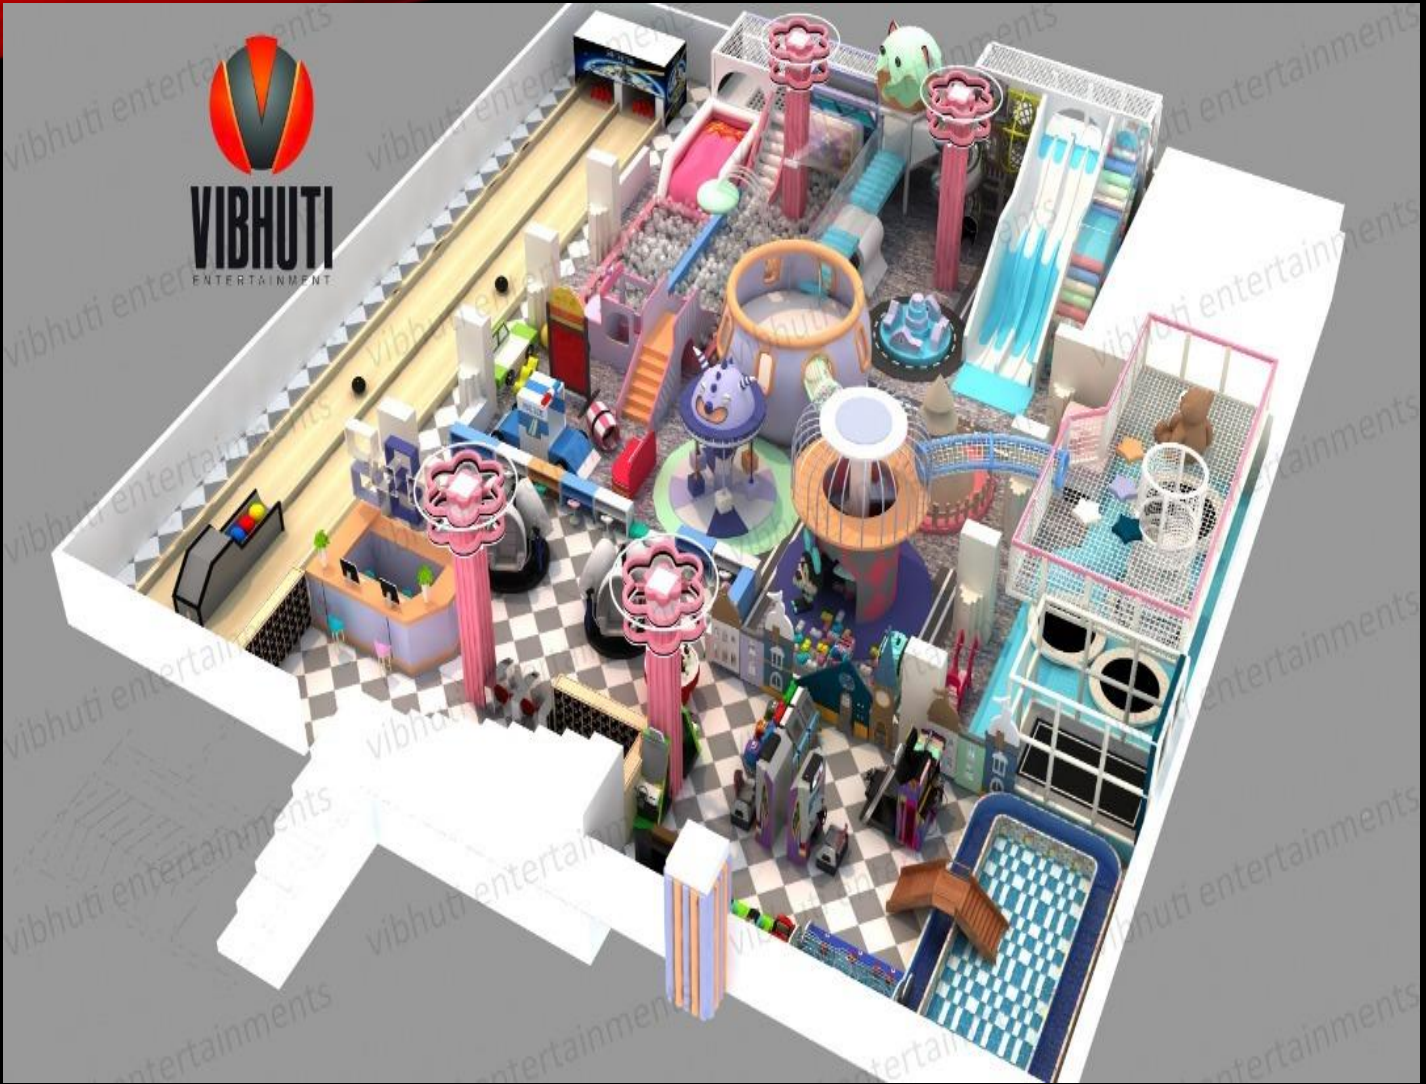

LATEST TODDLER AREA ITEMS

There are many new attractions that can be a part of the toddler area, some are specified below:

NEWEST INFLATABLES & BOUNCEY & POOL

NEWEST SOFT PLAY ZONE 3D VIEW

NEWEST SOFT PLAY ZONE 3D VIEW

NEWEST SOFT PLAY ZONE 3D VIEW

TRAMPOLINE PARK

Trampoline Park

NINJA

KIDS SCHOOL

MASSAGE CHAIR

			
SGA-1008E	SGA-1008S	SGA-1008T	SGA-1008Q-1
			
SGA-1008Q-2	SGA-1008C	SGA-1008M	SGA-1008T
			
SGA-1008T	SGA-1008G	SGA-1008G	SGA-1008A
			
SGA-1008A	SGA-1008C	SGA-1008M	SGA-1008E
			
SGA-1008M	SGA-1008H	SGA-1008Q-3	SGA-1008P