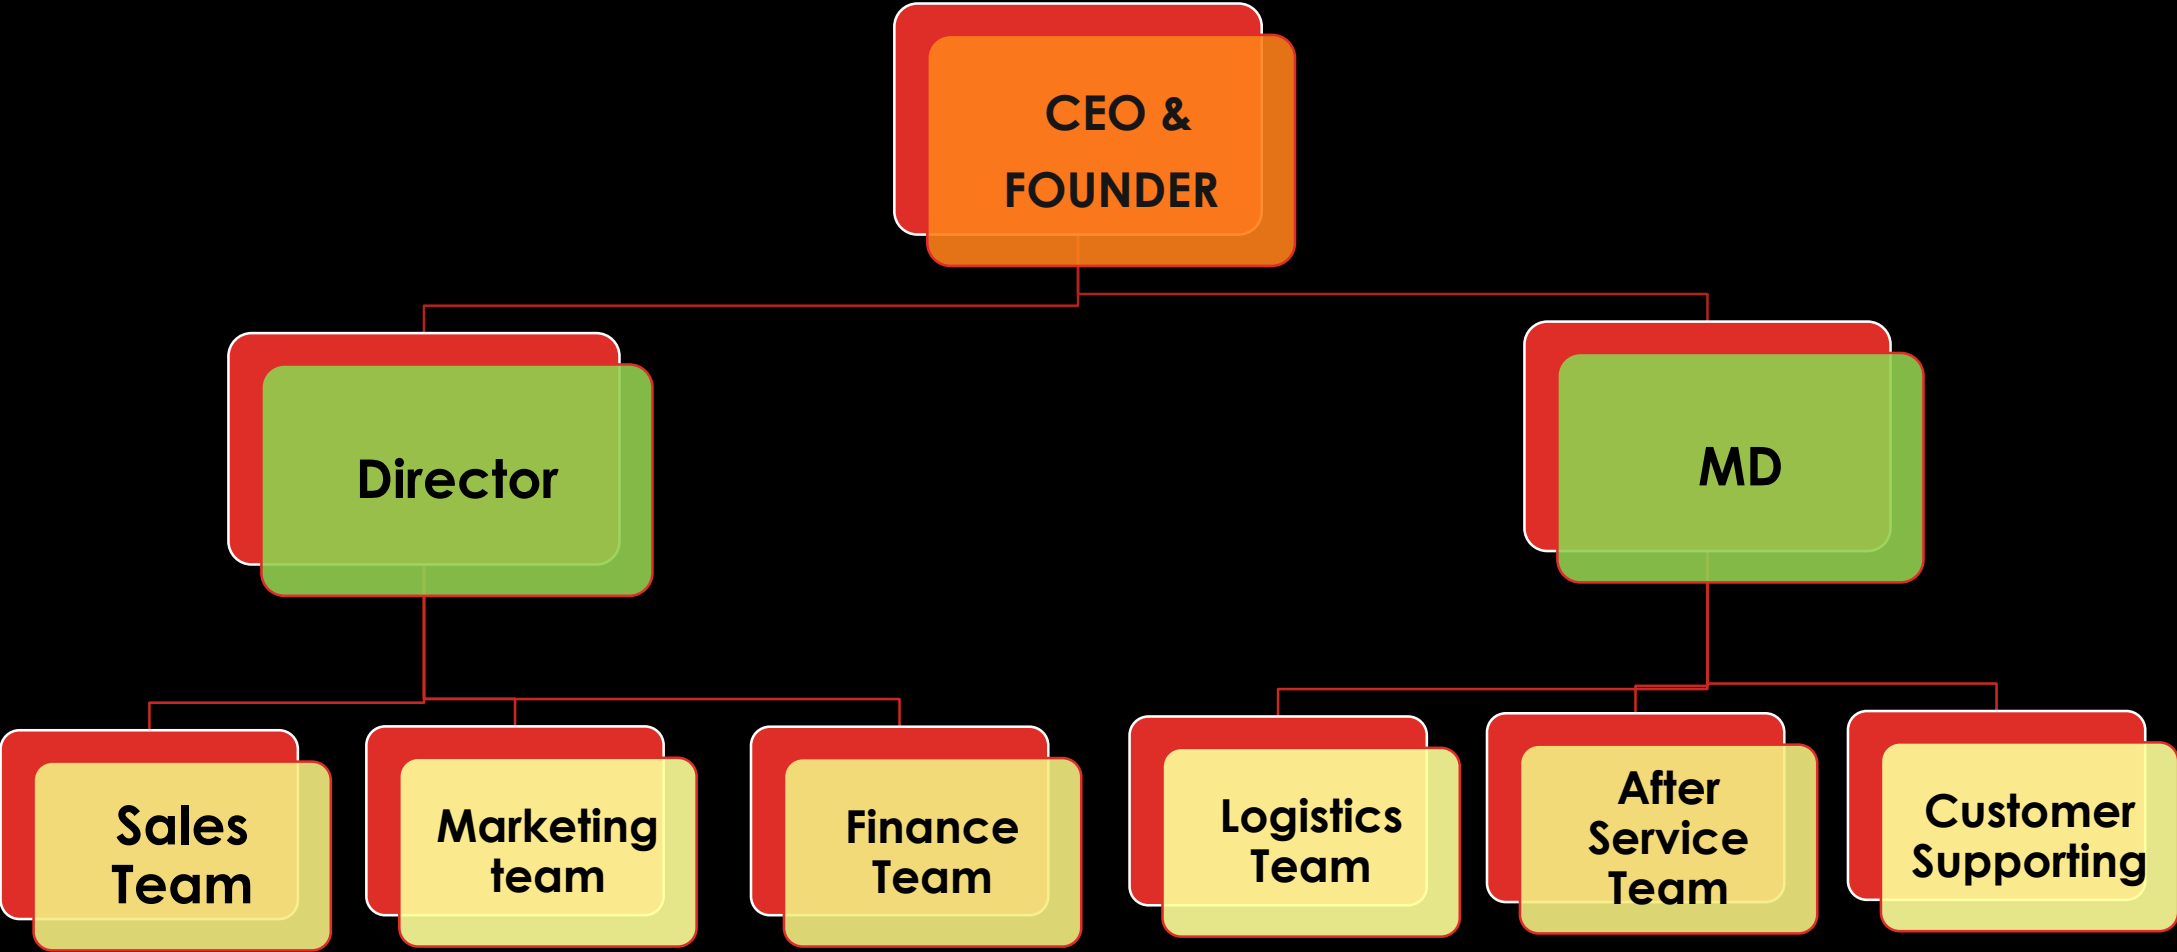

VIBHUTI
ENTERTAINMENT

Reimagine Passion

Leading Importer of Amusement Equipments

INDIA | CHINA | TURKEY

VIBHUTI OFFICE

VIBHUTI ORGANIZATION STRUCTURE

VIBHUTI MARKET PRESENCE

LEGEND

Total States = 29 Nos.

Covered States = 22 Nos.

Office & Branches = 4 Nos.

Locations where we have set up Entertainment zones:

- Ginger Mall, Nagpur
- Kumar Pacific Mall Pune
- Prozone mall Aurangabad
- Magneto Mall Raipur
- City Center Korba
- C21 Indore
- Brookefield mall Coimbatore
- VGP Snow world VR games and 5D cinema Chennai
- Xplore Surat
- Reboucy Surat
- GameX Aurangabad
- Abiemce Mall New Delhi
- The Mall of India New Delhi