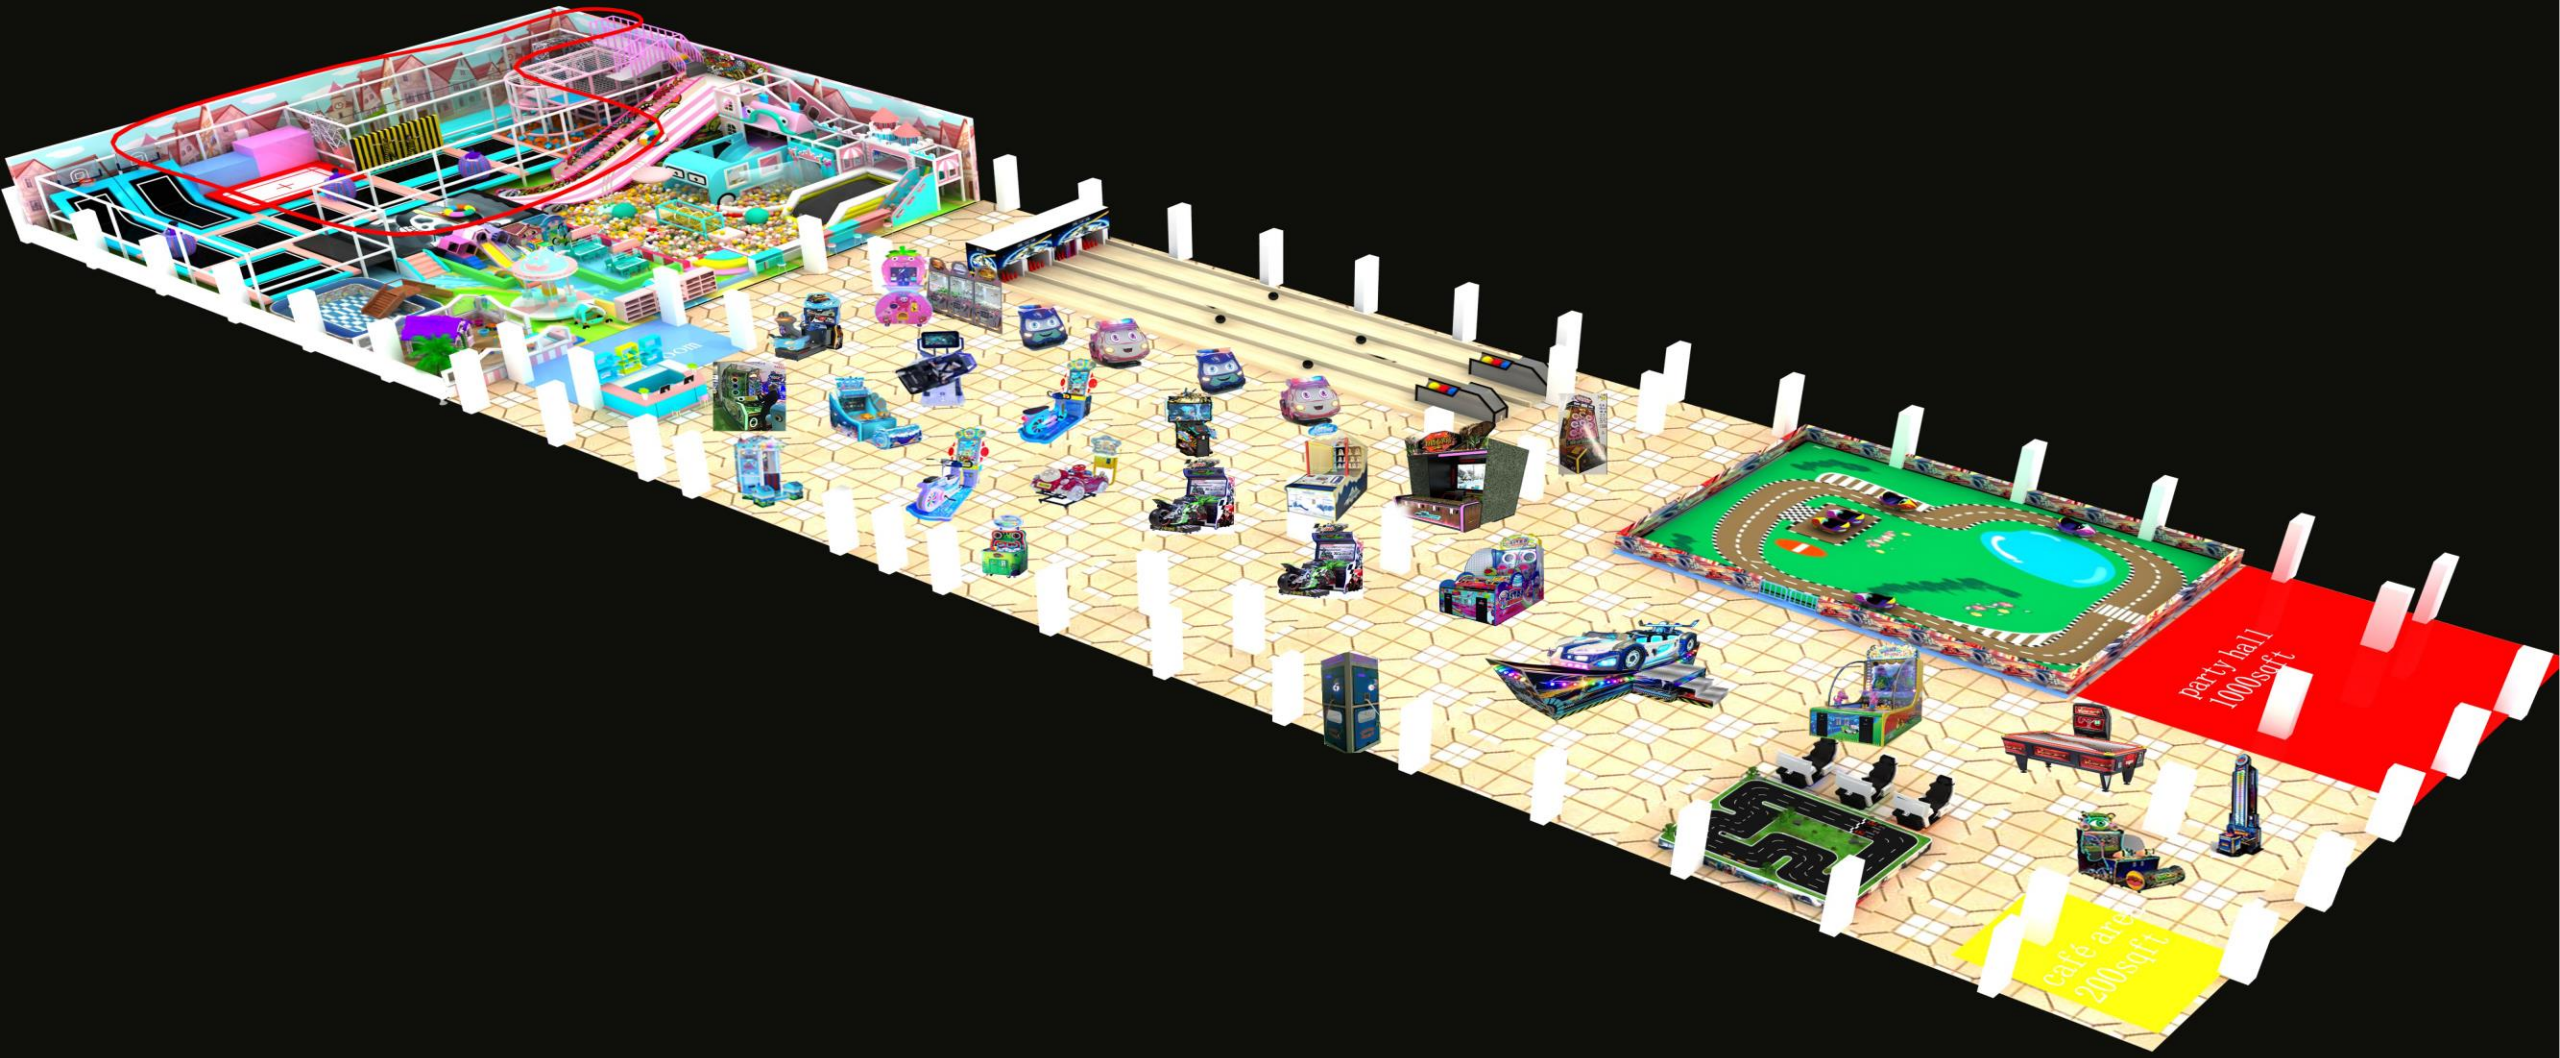

3D VIEW 15000FT RPROJECT