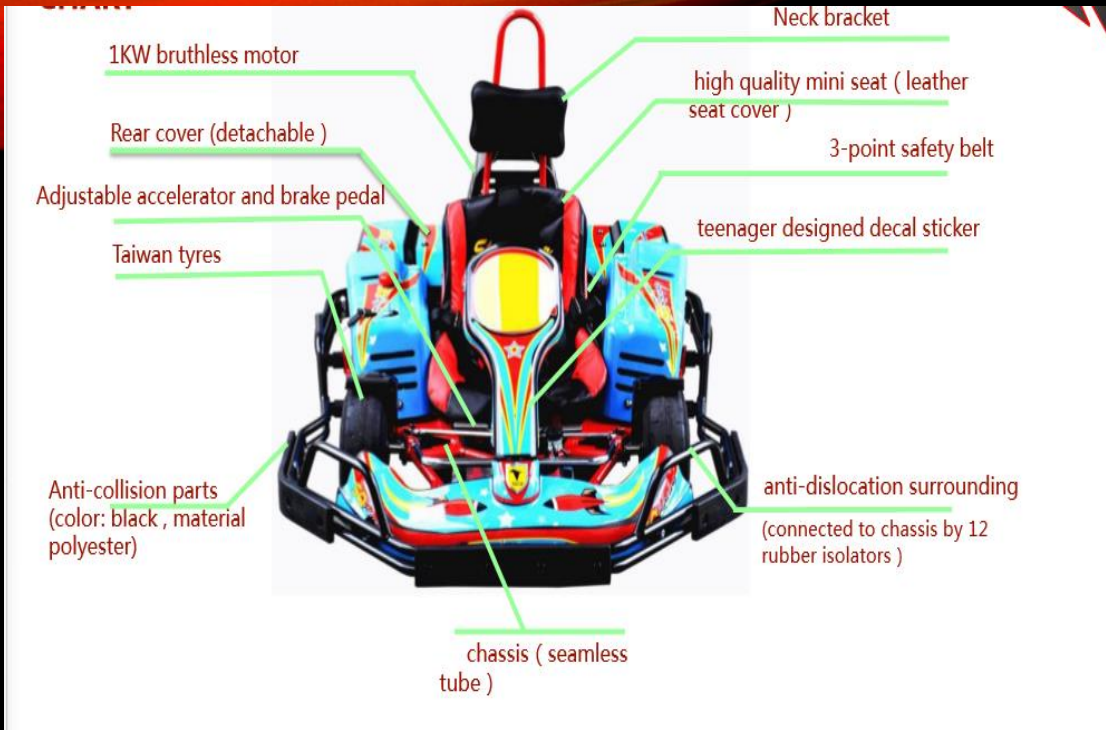

KARTING

E-KARTING FOR TEENAGER

Safety	professionalism	specification	Price and optionals
Comfortable three-point form belt Engine has cover to protect the user fender bracket for the neck High strength seat Surrounded by steel pipe	Adjustable pedals Seamless alloy tube Aviation aluminum was made spare parts by CNC	motor 1000W Top speed 25km/h brake hydraulic brake start electric start battery 48V12AH Transmission chain drive (428) Rotation speed ratio 1 : 1 wheelbase 900mm Rear shaft φ30 Kart size 1600*1200*900mm Net weight 100KG Steering shaft M10	Standard 1kw motor Remote cutoff MOQ 5 UNITS (Above prices excluding freight and value-added tax)